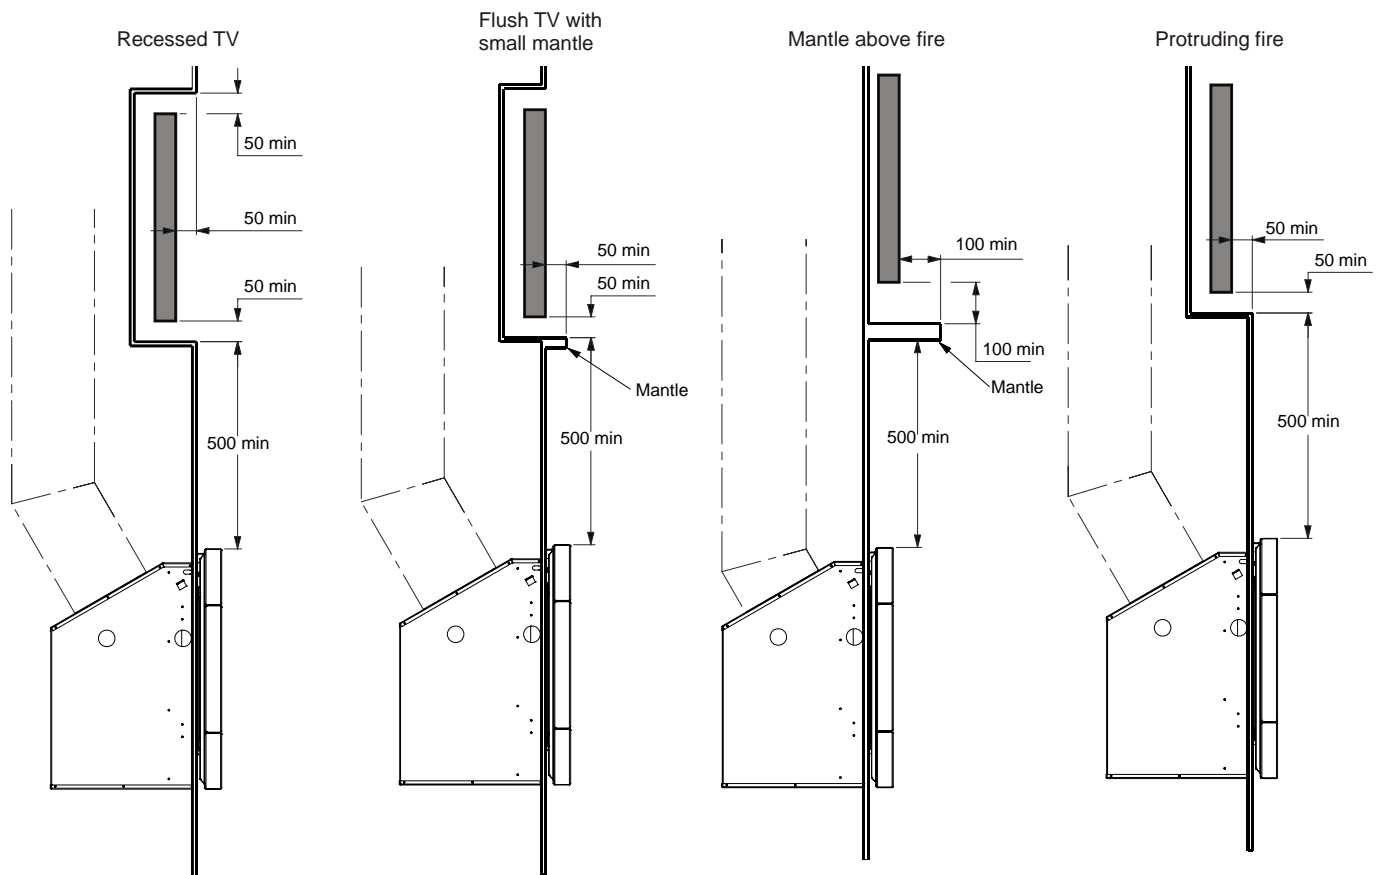

# ST900

## Television Positioning Considerations:

It is becoming common practice for consumers to mount flat screen TV's above their gas fireplace.

Most TV manufacturers have specified in their instructions that the TV should not be installed on, near or above a heat source. For this reason TV location decisions rest solely with the householder and Escea will not be held liable for any adverse affects on a TV located near to an Escea fireplace that may be caused by heat.

The drawings below are suggestions that may be used as a GUIDE for those consumers who do decide to locate their TV above an ST900 gas fire. These drawings show ways to reduce the amount of warm air rising off the fireplace and onto the TV.